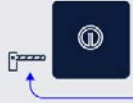

By Car

- → Navigate to Hettenheувelweg 37, 1101 BM Amsterdam
- → Drive past our office building and take the first right into our secured parking area. The barrier will open automatically if you stop close before it.

If you need more instructions, please feel free to use Google Maps:

Optics11 B.V.

Hettenheувelweg 37-39
1101 BM Amsterdam,
The Netherlands

If you need help, call us!
+31 20 809 6000